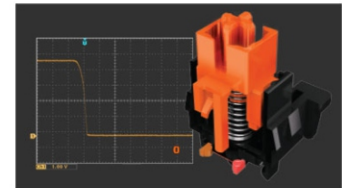

### 25% Faster Keystroke

LK Optical Switch travel with distance of 3mm, which is 25% faster than traditional metal switch. (Traditional metal switch travel at distance of 4mm)